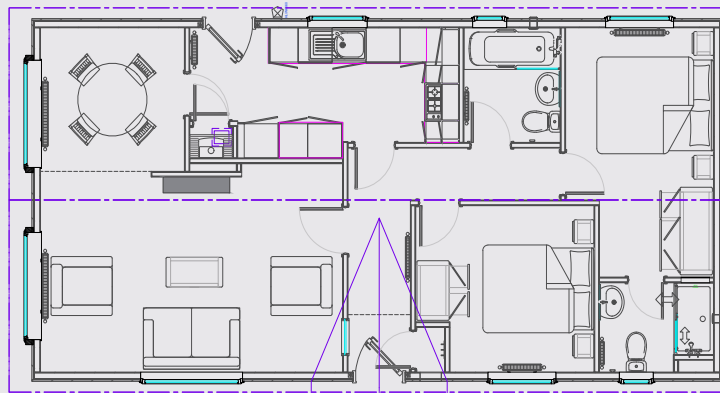

Master Suite features a 5ft (Kingsize) double bed

KEY FEATURES:

- Colour co-ordinated sofa, curtains and carpets
- Fully fitted kitchen with four burner gas hob, built under oven, dishwasher, fridge/ freezer and washer dryer
- Dining table including four chairs and coffee table
- Freestanding bedroom furniture and en-suite to master bedroom
- Energy efficient A Rated boiler
- Built to British Standard 3632 and protected by a 10 year structural warranty